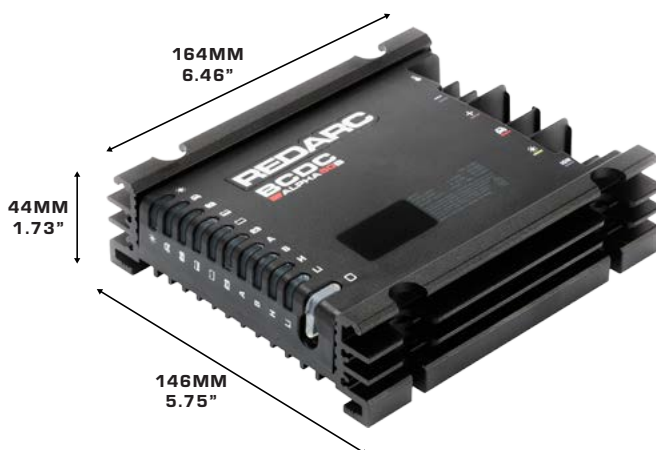

FLYER126-7889-241009