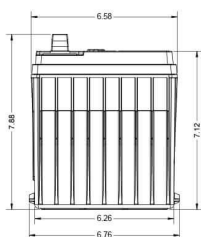

## Drawings & Terminal Position

**ODX-AGM34  
LEFT POSITIVE  
SAE TERMINALS**

### Dimensions and Weight

Length	10.9 in / 277 mm
Width	6.8 in / 173 mm
Height (terminals included)	7.9 in / 201 mm
Height (container)	7.3 in / 185 mm
Weight	49.5 lbs / 22.4 kg