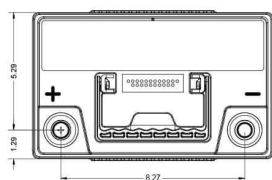

## Drawings & Terminal Position

**ODX-AGM34  
LEFT POSITIVE  
SAE TERMINALS**

### Dimensions and Weight

Length	10.9 in / 277 mm
Width	6.8 in / 173 mm
Height (terminals included)	7.9 in / 201 mm
Height (container)	7.3 in / 185 mm
Weight	49.5 lbs / 22.4 kg