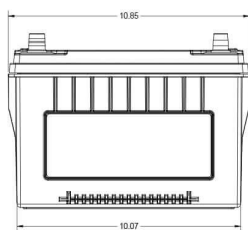

## Drawings & Terminal Position

**ODX-AGM34  
LEFT POSITIVE  
SAE TERMINALS**

### Dimensions and Weight

Length	10.9 in / 277 mm
Width	6.8 in / 173 mm
Height (terminals included)	7.9 in / 201 mm
Height (container)	7.3 in / 185 mm
Weight	49.5 lbs / 22.4 kg